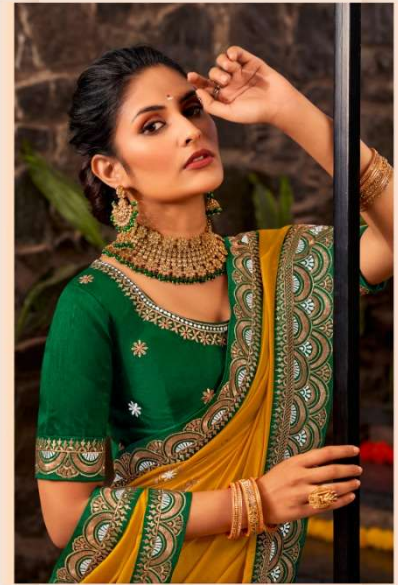

**KAVIRA**

Bridal Wear

D.NO.6505

**KAVIRA**  
Bridal Wear

*Revamp your wardrobe with a dash of golden  
spark and matchless designs this season.*

**D.NO.6505**

**KAVIRA**

Bridal Wear

BY  
SULAKSHMI SAREES GROUP

**kiyansa**

**6505**

**KAVIRA**

Bridal Wear

D.NO.6306

**KAVIRA**

Bridal Wear