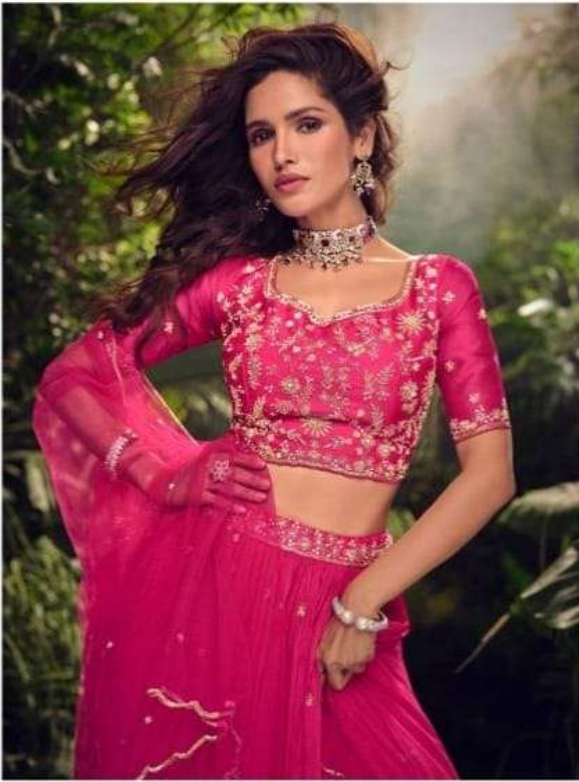

# APURVA

*This season look up with some  
truly inspiring & elegantly*

  
**SAYURI**<sup>®</sup>  
Designer

*This traditional hue gets a  
whole new look*

**D NO : 5735**

**D NO : 5736**

**D NO : 5737**

**APURVA**

# C R I

---

*This season look up with some  
truly inspiring & elegantly*

---

**D NO : 5736**