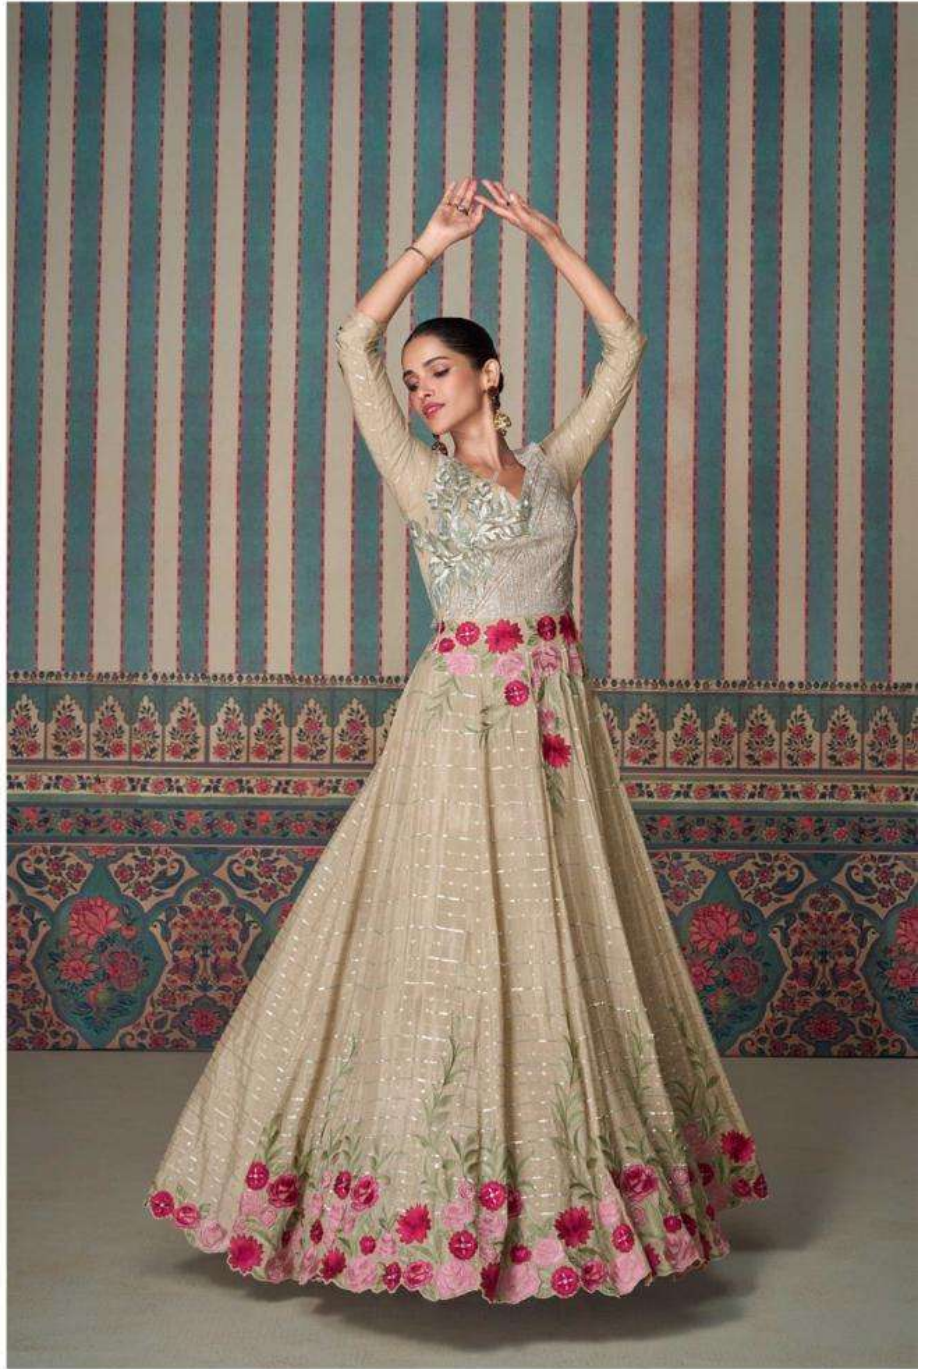

SPRING BLOOM

SAYURI®
Designer

STYLE ICON

Elegance is the only beauty that never fades

D NO-5681

ETHNIC

1 23456 78901 2

SPRING BLOOM

R E T R O

Embrace one of the purest trends this season

D NO-5682

5681

5682

5683

ETHNIC