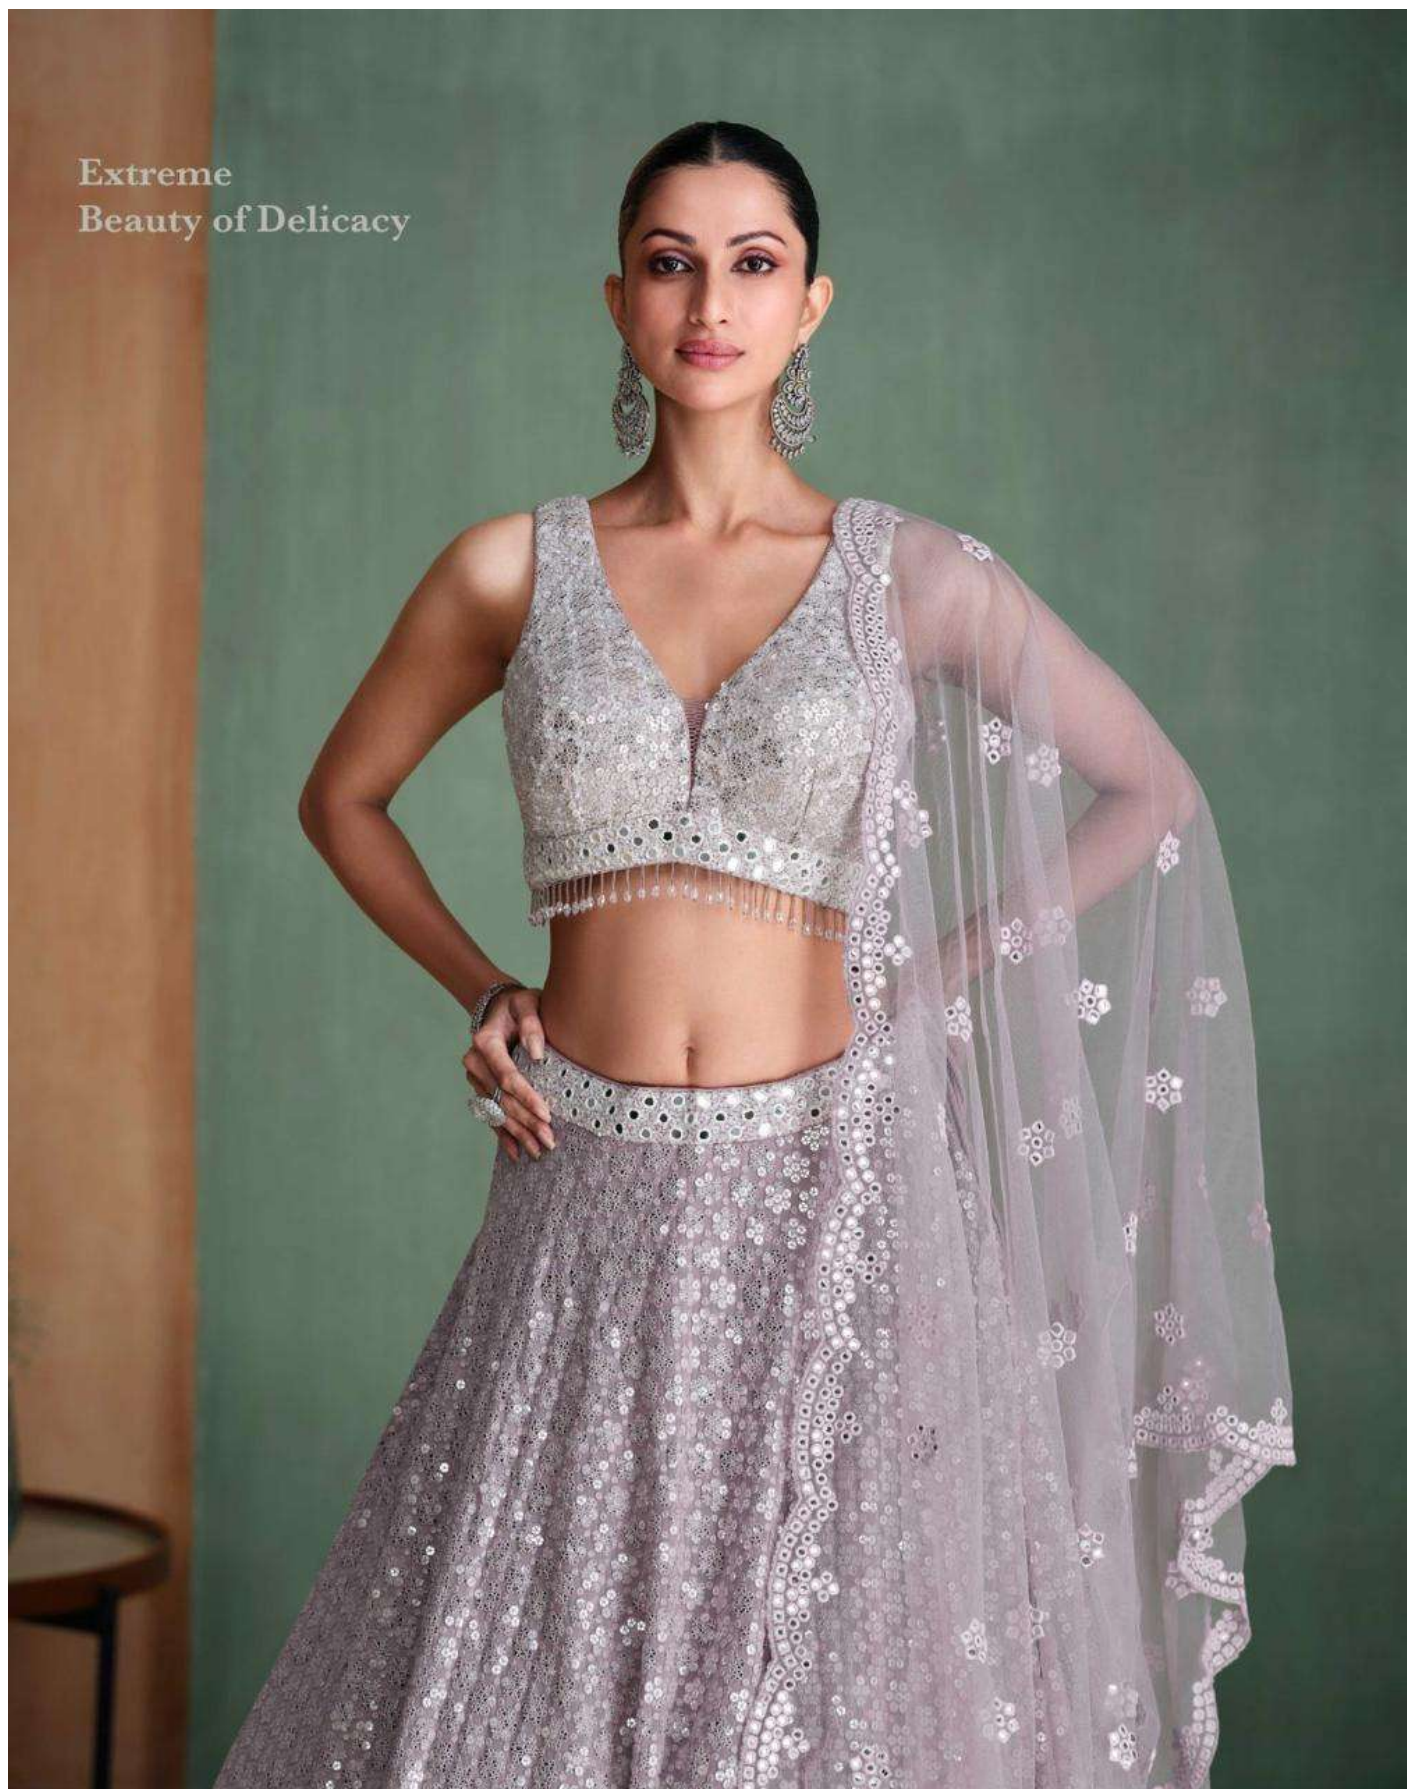

Get the
Retro Glam Look

D NO : 5661

SAYURI[®]
Designer

Art of
Being Graceful

D NO : 5660

Extreme
Beauty of Delicacy

D NO : 5660

The Essence of great Fashion