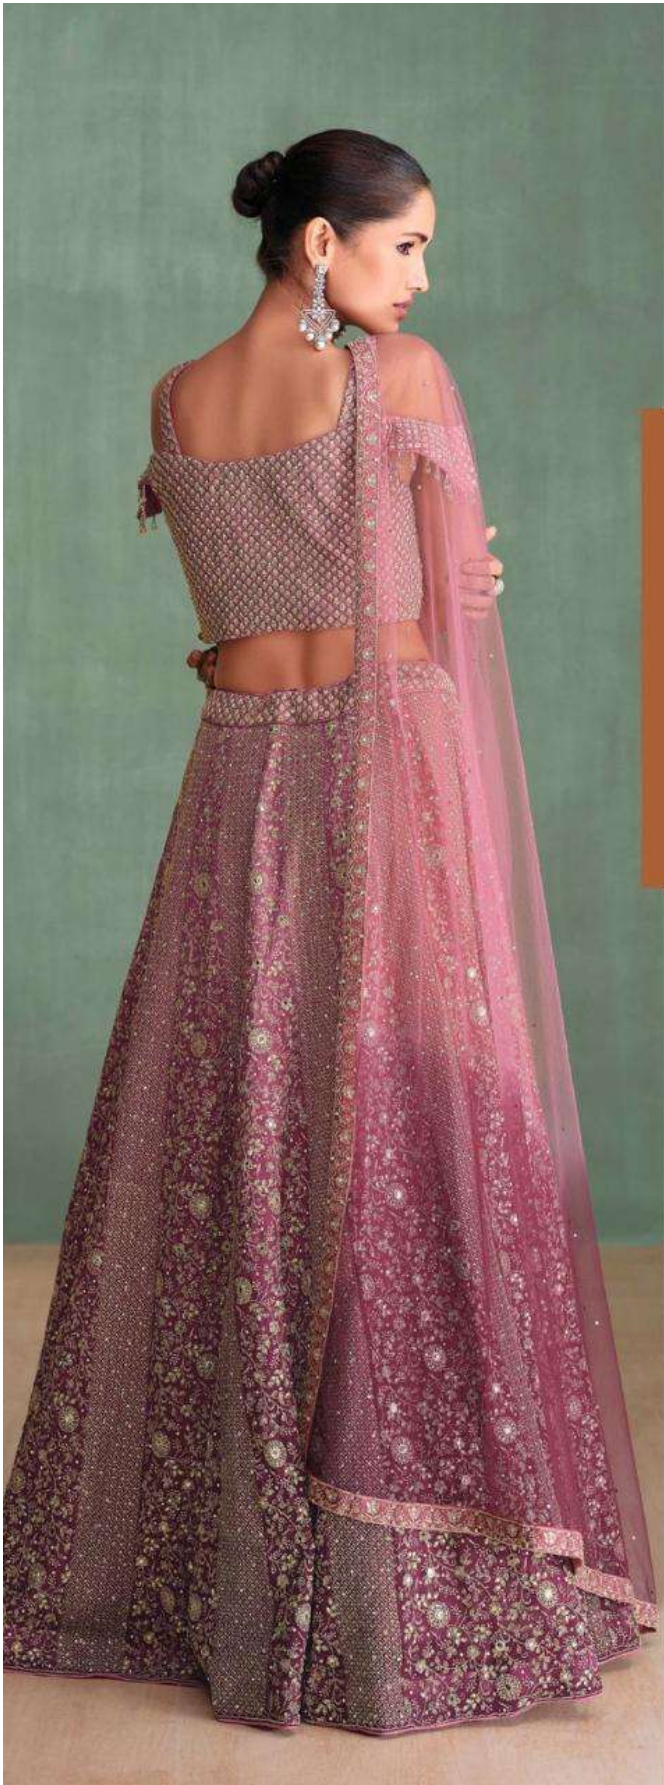

AMARPALI

Make A Style Statement

Time for ethnic wear collection
to taste perfection with
this marvellous range of dress.

Beautifully crafted and elegantly
designed these are just Enough
to complete your wardrobe.

Get the
Retro Glam Look

D NO : 5661

SAYURI[®]
Designer

Art of
Being Graceful

D NO : 5660

Extreme
Beauty of Delicacy

D NO : 5660

The Essence of great Fashion