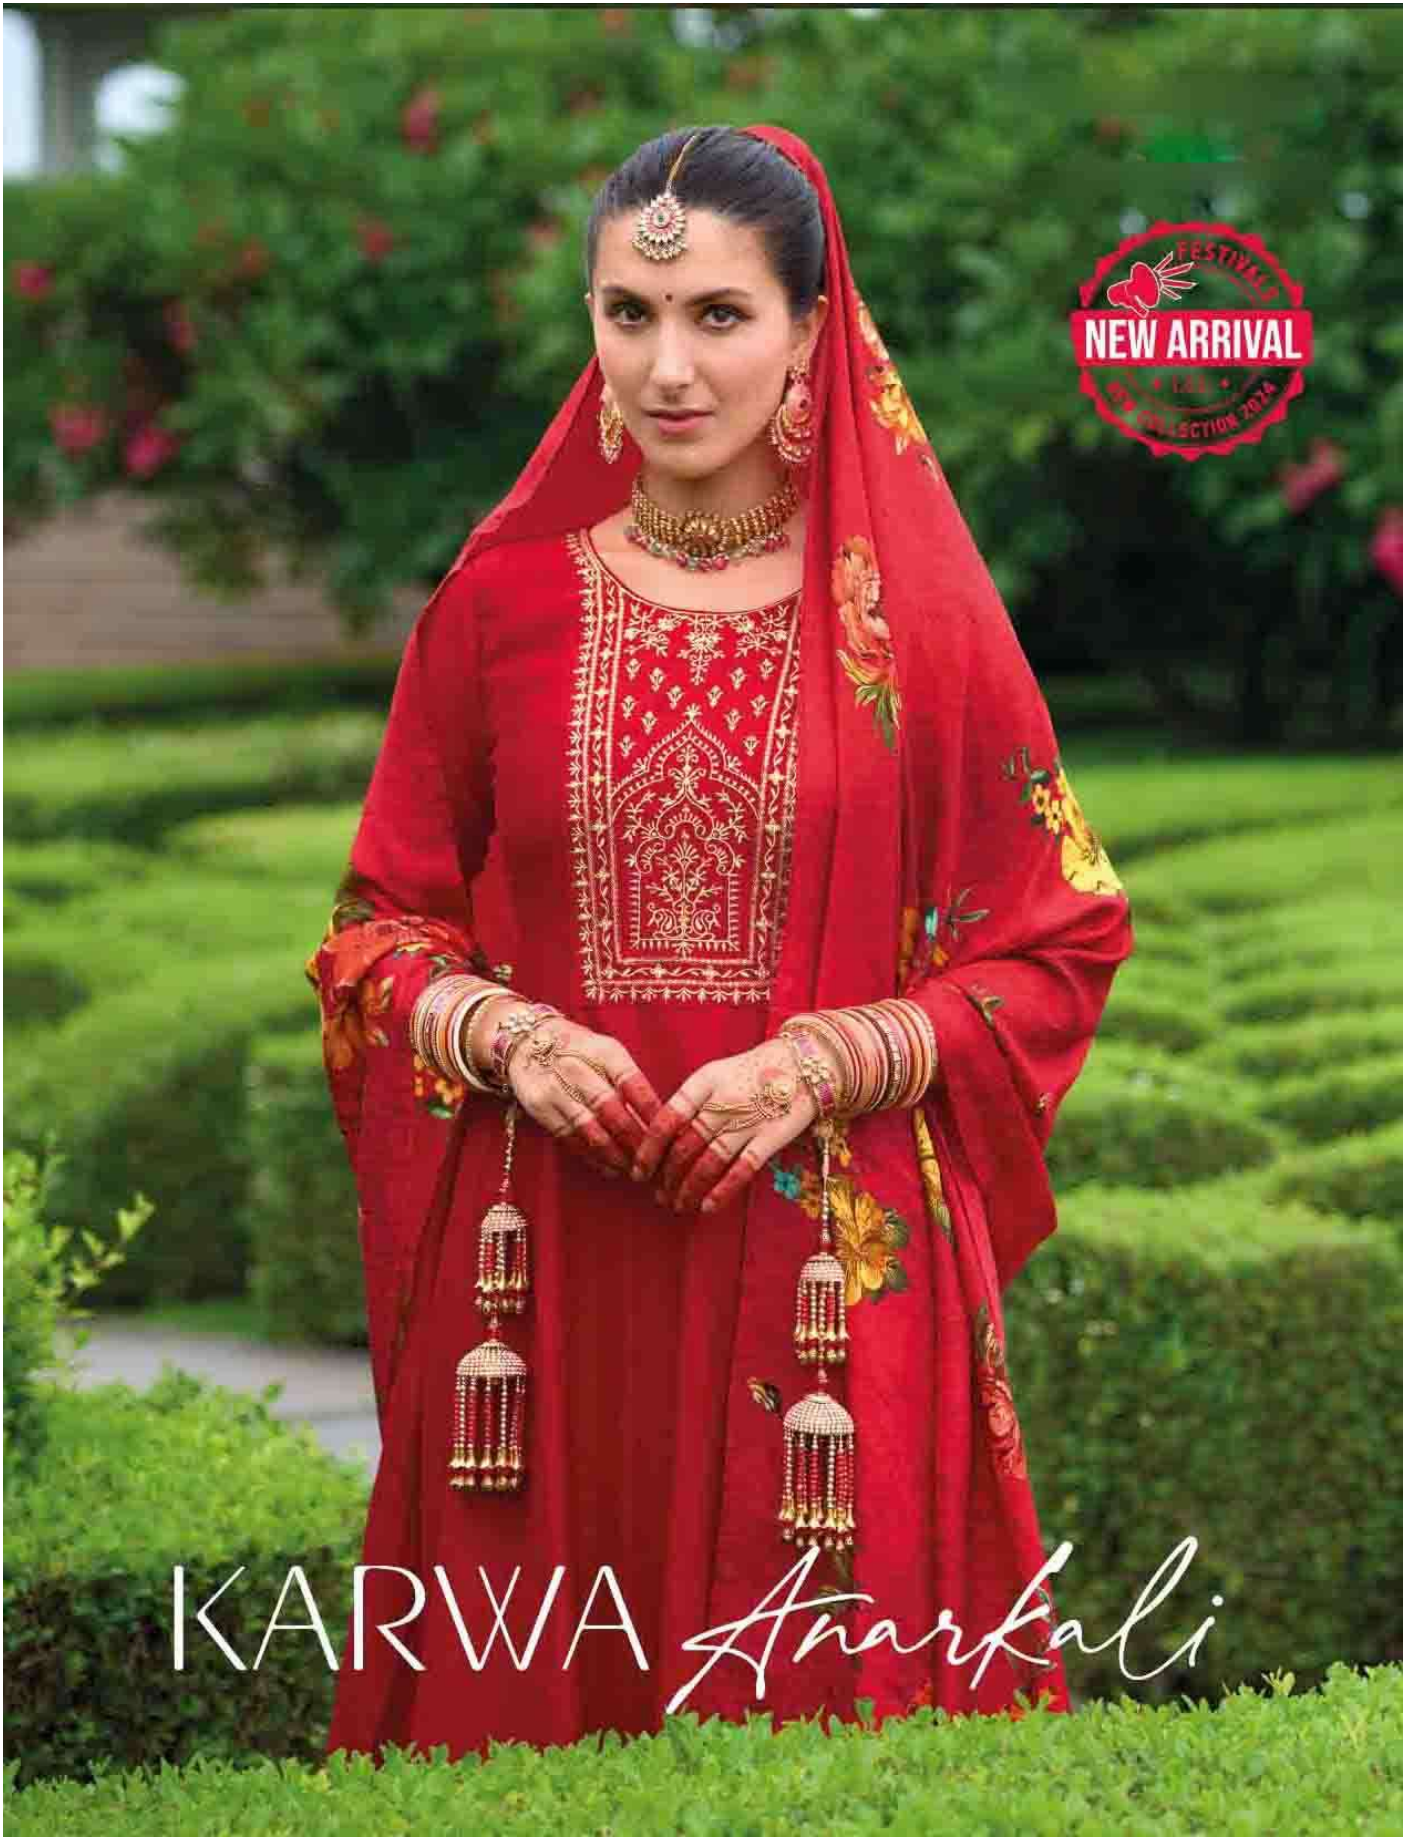

KARWA *Anarkali*

KARWA *Anarkali*

STUNNING

THE FINEST VIRGIN FABRICS CREATED UNTOUCHED FOR
FASHION TO COME PURELY BRING OUT THE
VIRGIN DEEP WITHIN YOU

ETHEREAL

COLLECTION IS REMINISCENT OF THE BRAGIMERS
IT BRINGS TRACES AS CLOSE TO THE TRADITIONAL
COURTY CLOTHING DEPICTING THE TRUE IMAGE OF
THE SICILIAN CULTURE

22501

22502

22503

22504

22505

22506

KARWA *Anarkali*