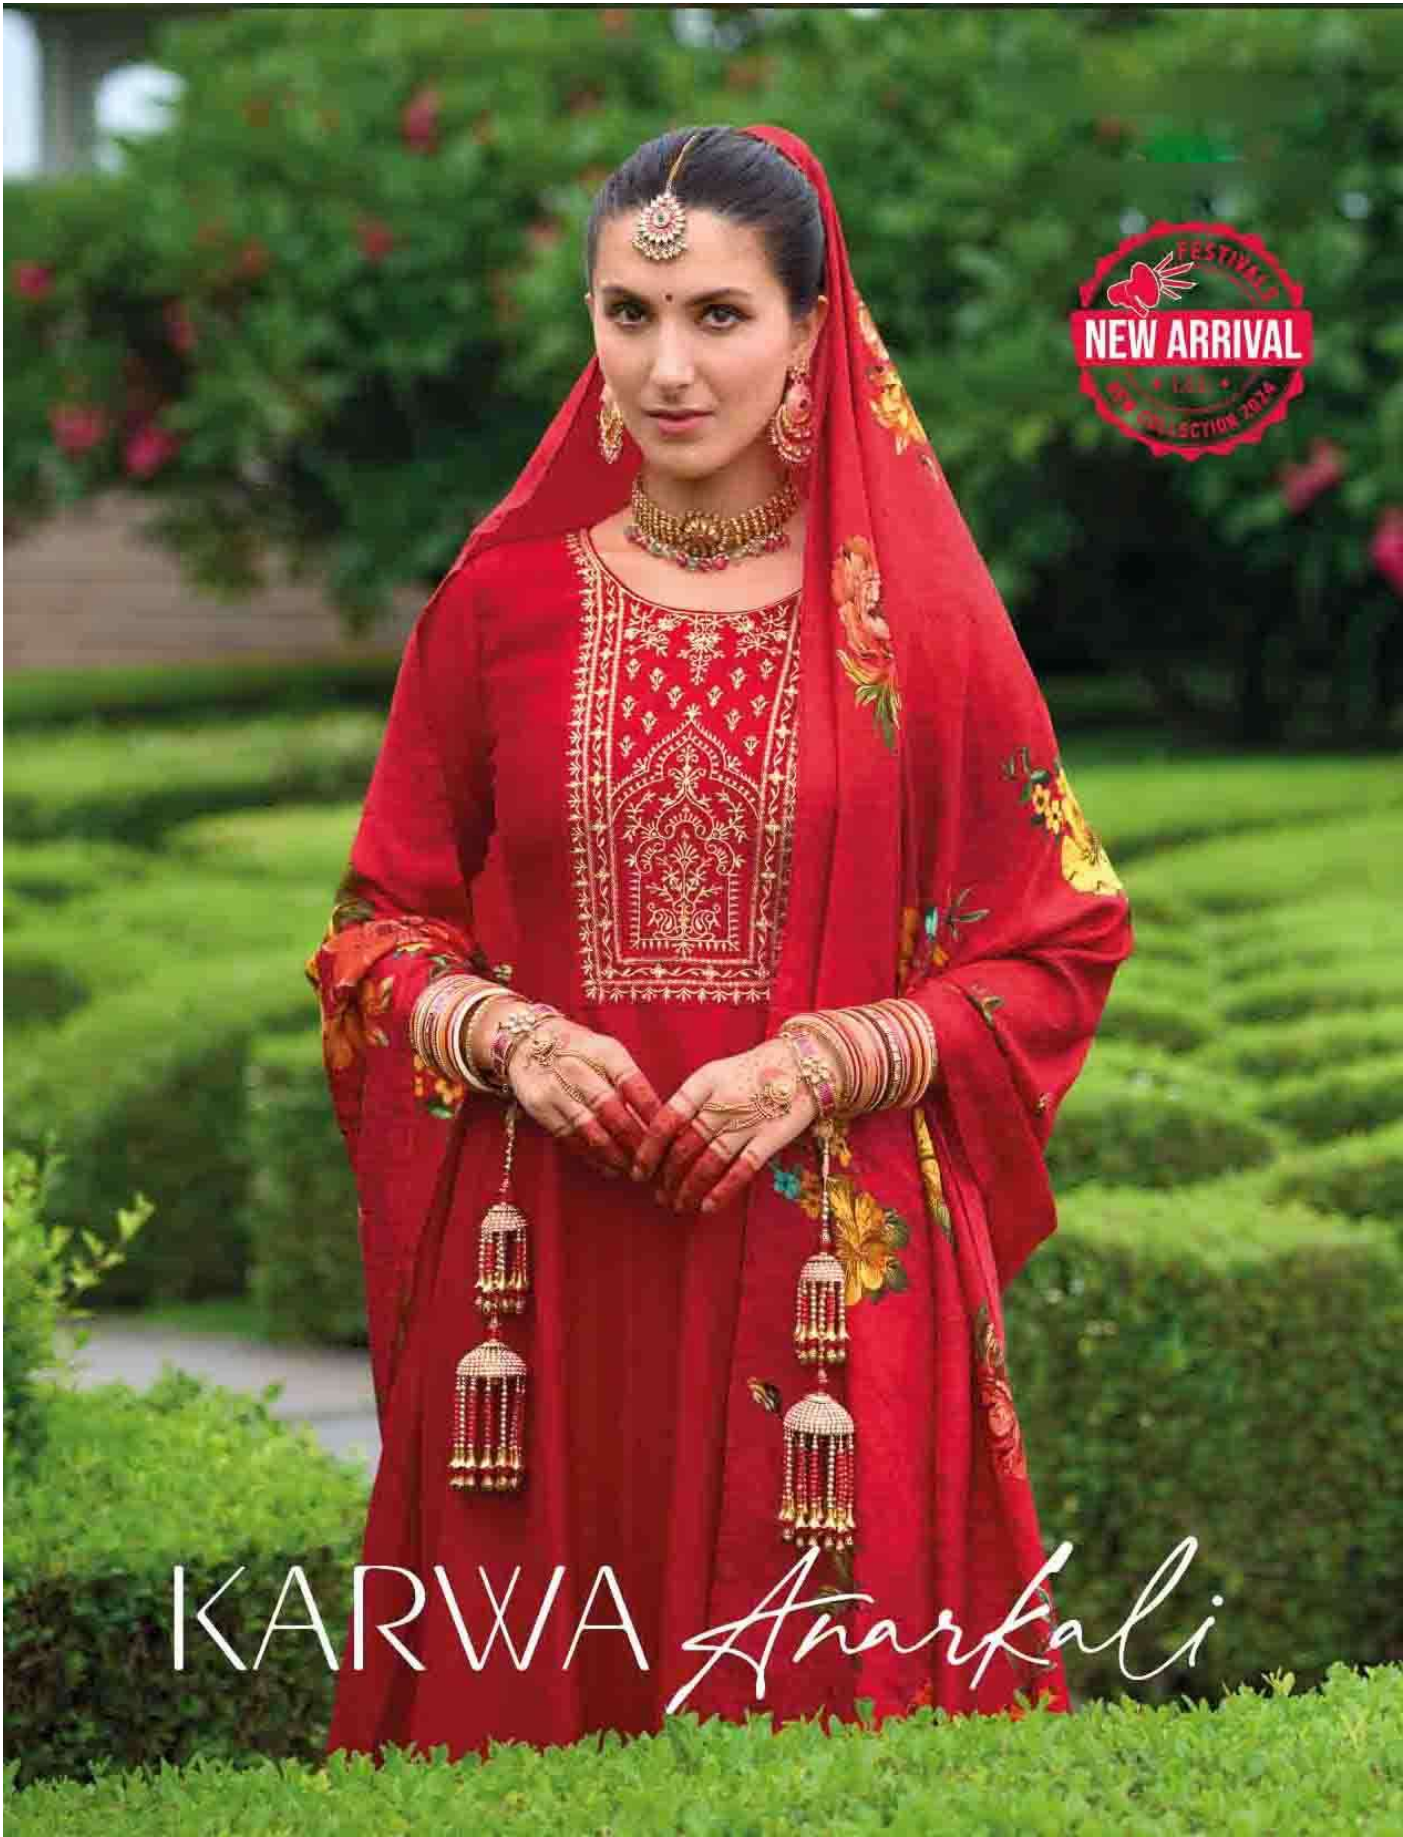

KARWA *Anarkali*

KARWA *Anarkali*

STUNNING

THE FINEST VIRGIN FABRICS CREATED UNTOUCHED FOR FASHION TO COME PURELY BRING OUT THE VIRGIN DEEP WITHIN YOU.

ETHEREAL

COLLECTION IS REMINISCENT OF THE BRAGOME BY
IT INCORPORATES TRADITIONAL TO THE MODERN
COURTY CLOTHING DEPICTING THE TRUE IMAGE OF
THE BRAGOME CULTURE

22501

22502

22503

22504

22505

22506

KARWA *Anarkali*