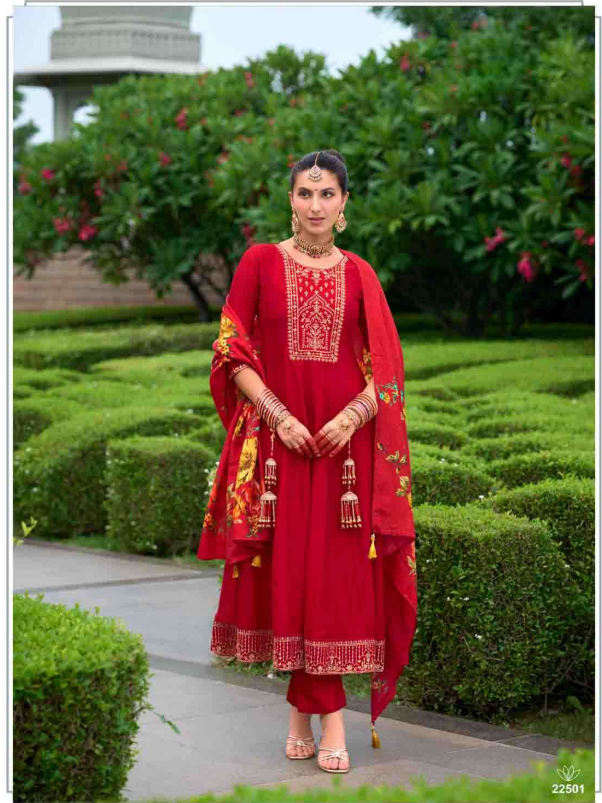

KARWA *Anarkali*

KARWA *Anarkali*

STUNNING

THE FINEST VIRGIN FABRICS CREATED UNTOUCHED FOR FASHION TO COME PURELY BRING OUT THE VIRGIN DEEP WITHIN YOU.

ETHEREAL

COLLECTION IS REMINISCENT OF THE BRAGOME BY
IT INCORPORATES TRADITIONAL TO THE MODERN
COURTY CLOTHING DEPICTING THE TRUE IMAGE OF
THE BIKHARIS CULTURE