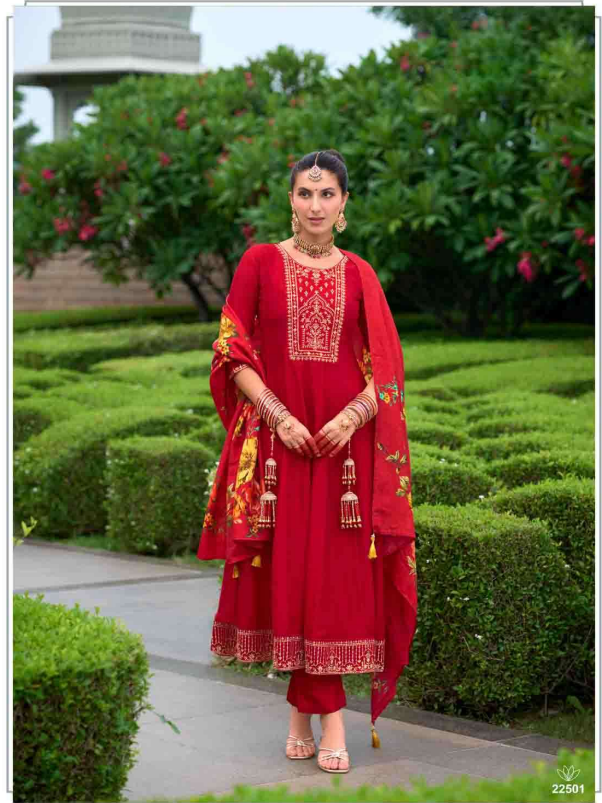

KARWA *Anarkali*

KARWA *Anarkali*

STUNNING

THE FINEST VIRGIN FABRICS CREATED UNTOUCHED FOR FASHION TO COME PURELY BRING OUT THE VIRGIN DEEP WITHIN YOU.

ETHEREAL

COLLECTION IS REMINISCENT OF THE BRAGOME BY
IT INCORPORATES TRADITIONAL TO THE MODERN
COURTY CLOTHING DEPICTING THE TRUE IMAGE OF
THE BRAGOME CULTURE