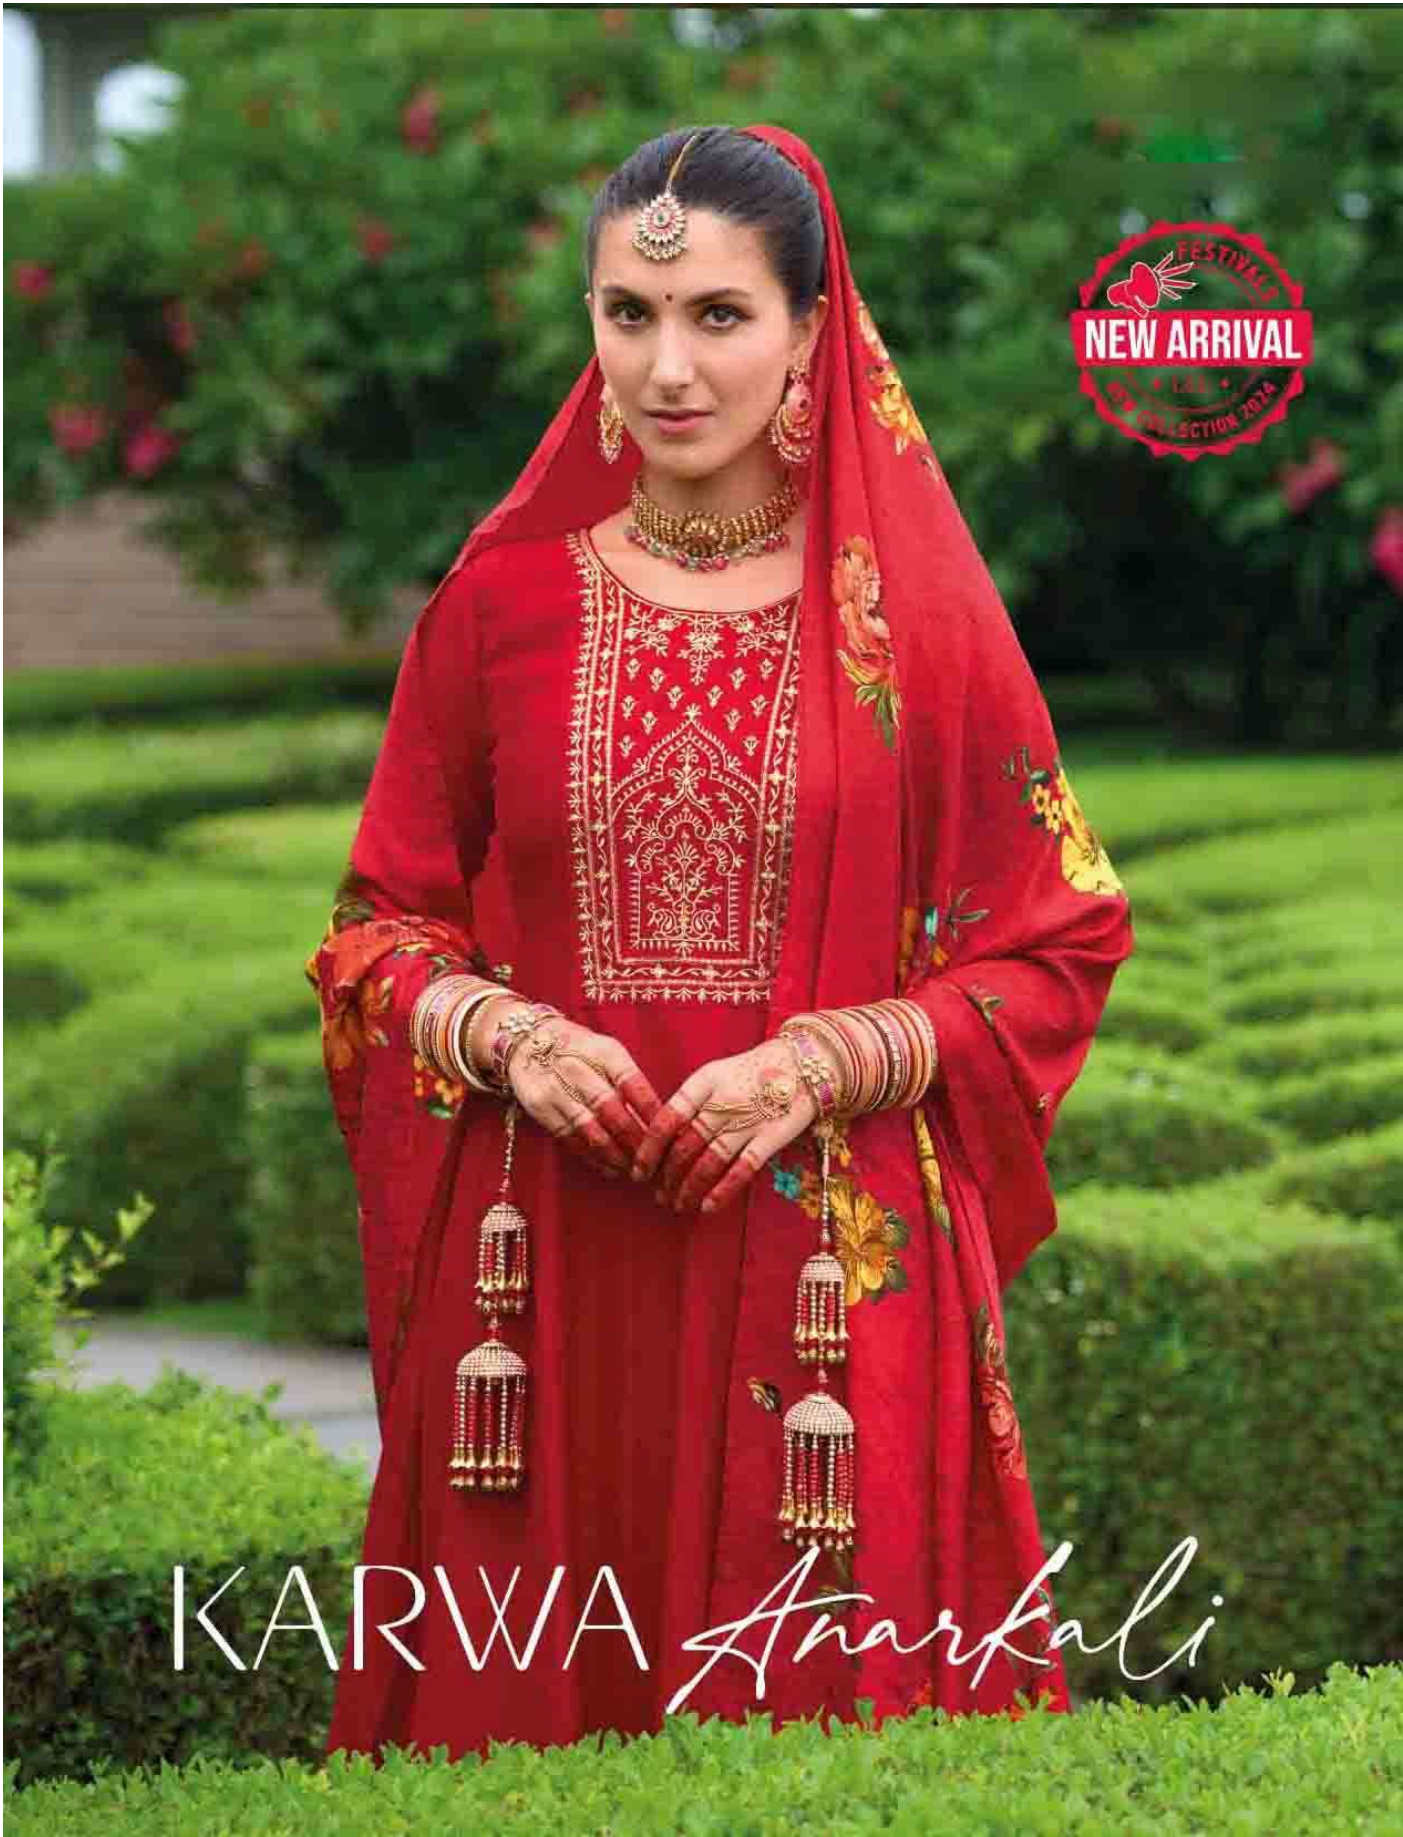

KARWA *Anarkali*

KARWA *Anarkali*

STUNNING

THE FINEST VIRGIN FABRICS CREATED UNTOUCHED FOR FASHION TO COME PURELY BRING OUT THE VIRGIN DEEP WITHIN YOU.

ETHEREAL

COLLECTION IS REMINISCENT OF THE BRAGOME BY
IT INCORPORATES TRADITIONAL TO THE MODERN
COURTY CLOTHING DEPICTING THE TRUE IMAGE OF
THE BIKHARIS CULTURE

22501

22502

22503

22504

22505

22506

KARWA *Anarkali*