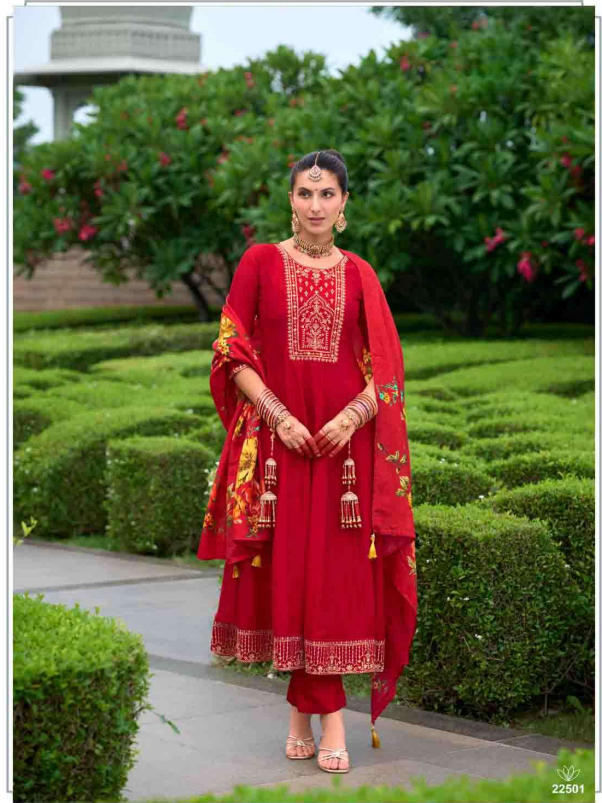

KARWA *Anarkali*

KARWA *Anarkali*

STUNNING

THE FINEST VIRGIN FABRICS CREATED UNTOUCHED FOR
FASHION TO COME PURELY BRING OUT THE
VIRGIN DEEP WITHIN YOU

ETHEREAL

COLLECTION IS REMINISCENT OF THE BRAGIMERS
IT BRINGS TRACES AS CLOSE TO THE TRADITIONAL
COURTY CLOTHING DEPICTING THE TRUE IMAGE OF
THE SICILIAN CULTURE