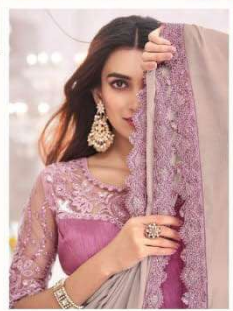

9215

9216

9209

9209

9208

9206 

9205

On a timeless fabric to the colors of happiness that define the spirit of celebration.

9201 The season assortment brings your world close to great looking colors and fabrics pattern!

9212

9204

9216

9202

Happy girl and great fashion can be brought into one hand product.

# Exotique

VOLUME-05

9215

9211 Richly of beautiful green a tone with the soothing color and sparkling with to enhance your beauty.