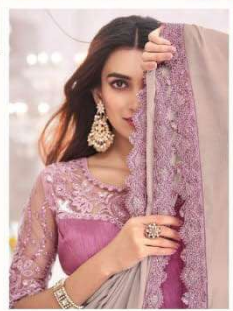

9215

9216

9209

9209

9208

9206 

9205

On a timeless fabric to the colors of happiness that define the spirit of celebration.

9201 The season assortment brings your world close to great looking colors and fabrics pattern!

9212

9204

9216 

9202

Happy girl and great fashion can be brought into one hand product.

Exotique

VOLUME-05

9215

9211 Richly of beautiful green a tone with the soothing color and sparkling with to enhance your beauty.