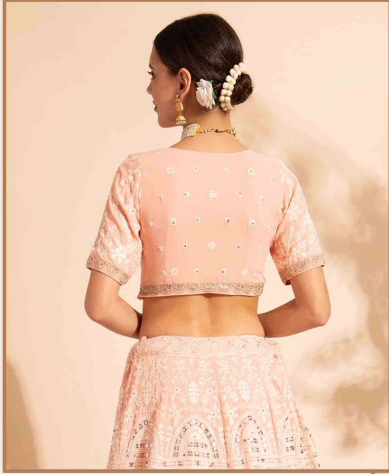

Fashion is a language that creates itself in cloths to interpret reality.

11001