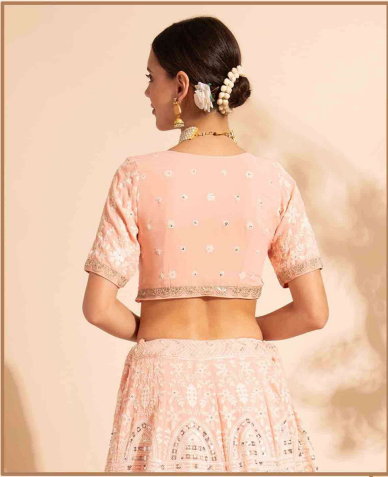

Fashion is a language that creates itself in cloths to interpret reality.

11001