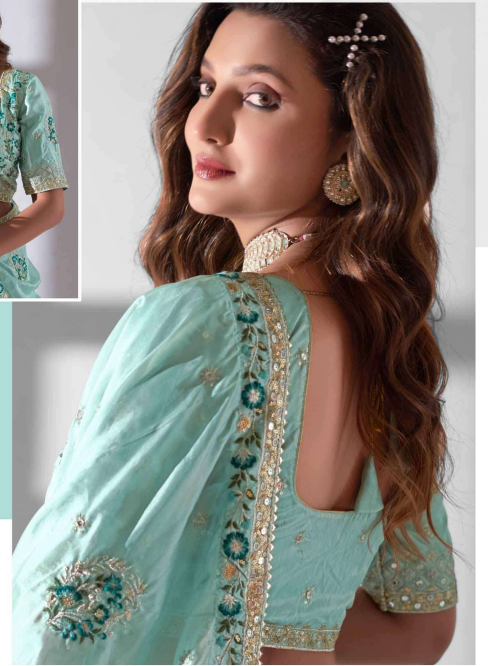

D.no-11010