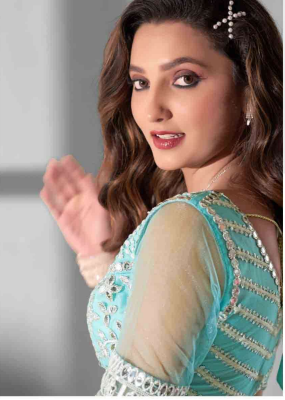

ANGELIC
FLORALS