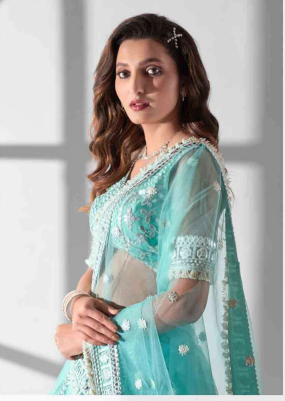

ANGELIC
FLORALS