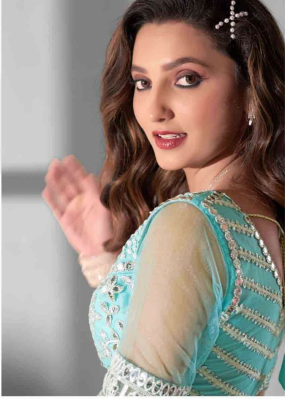

ANGELIC
FLORALS