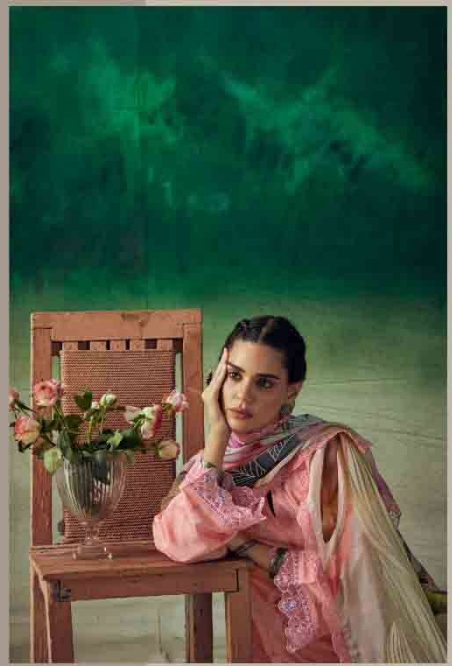

تاریف

TOP

PURE MUSLIN WITH RESHAM EMBROIDERY AND ORGANZA
RESHAM SCALLOPED EMBROIDERY ON SLEEVE AND HEMLINE

DUPATTA

PURE CHINNON WITH DIGITAL PRINT AND
FOUR SIDED ORGANZA RESHAM SCALLOPED EMBROIDERY

BOTTOM

PURE MUSLIN

Tareef

تاریف

9271

تاریف

STYLE STATEMENT

9271

9273

9274