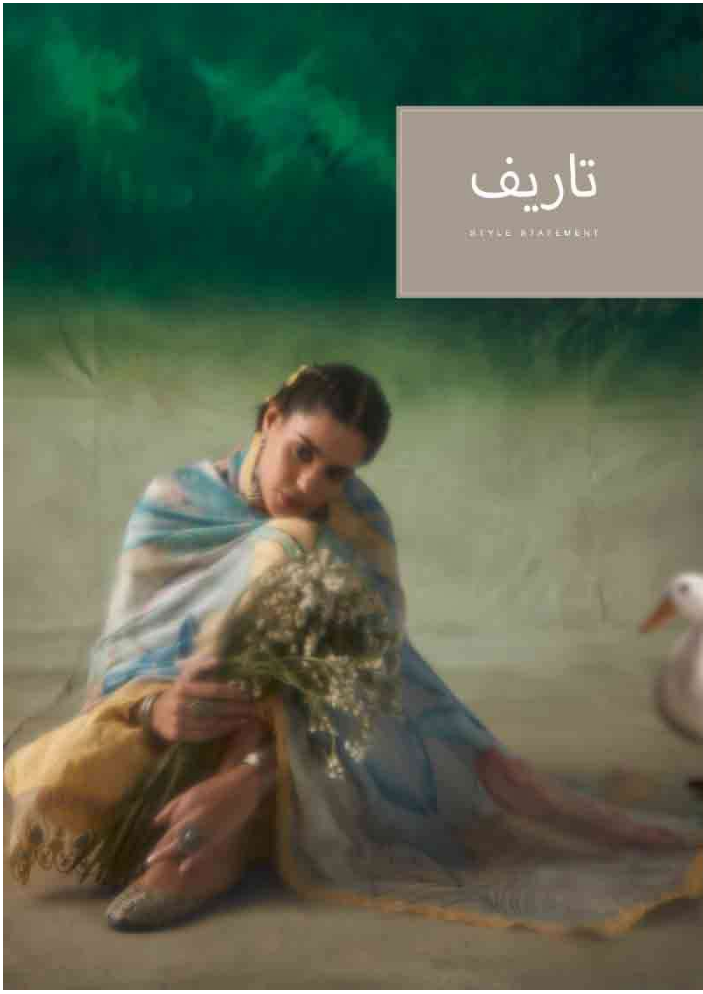

تاریف

TOP

PURE MUSLIN WITH RESHAM EMBROIDERY AND ORGANZA
RESHAM SCALLOPED EMBROIDERY ON SLEEVE AND HEMLINE

DUPATTA

PURE CHINNON WITH DIGITAL PRINT AND
FOUR SIDED ORGANZA RESHAM SCALLOPED EMBROIDERY

BOTTOM

PURE MUSLIN

Tareef

تاریف

9271

تاریف

STYLE STATEMENT

9271

9273

9274