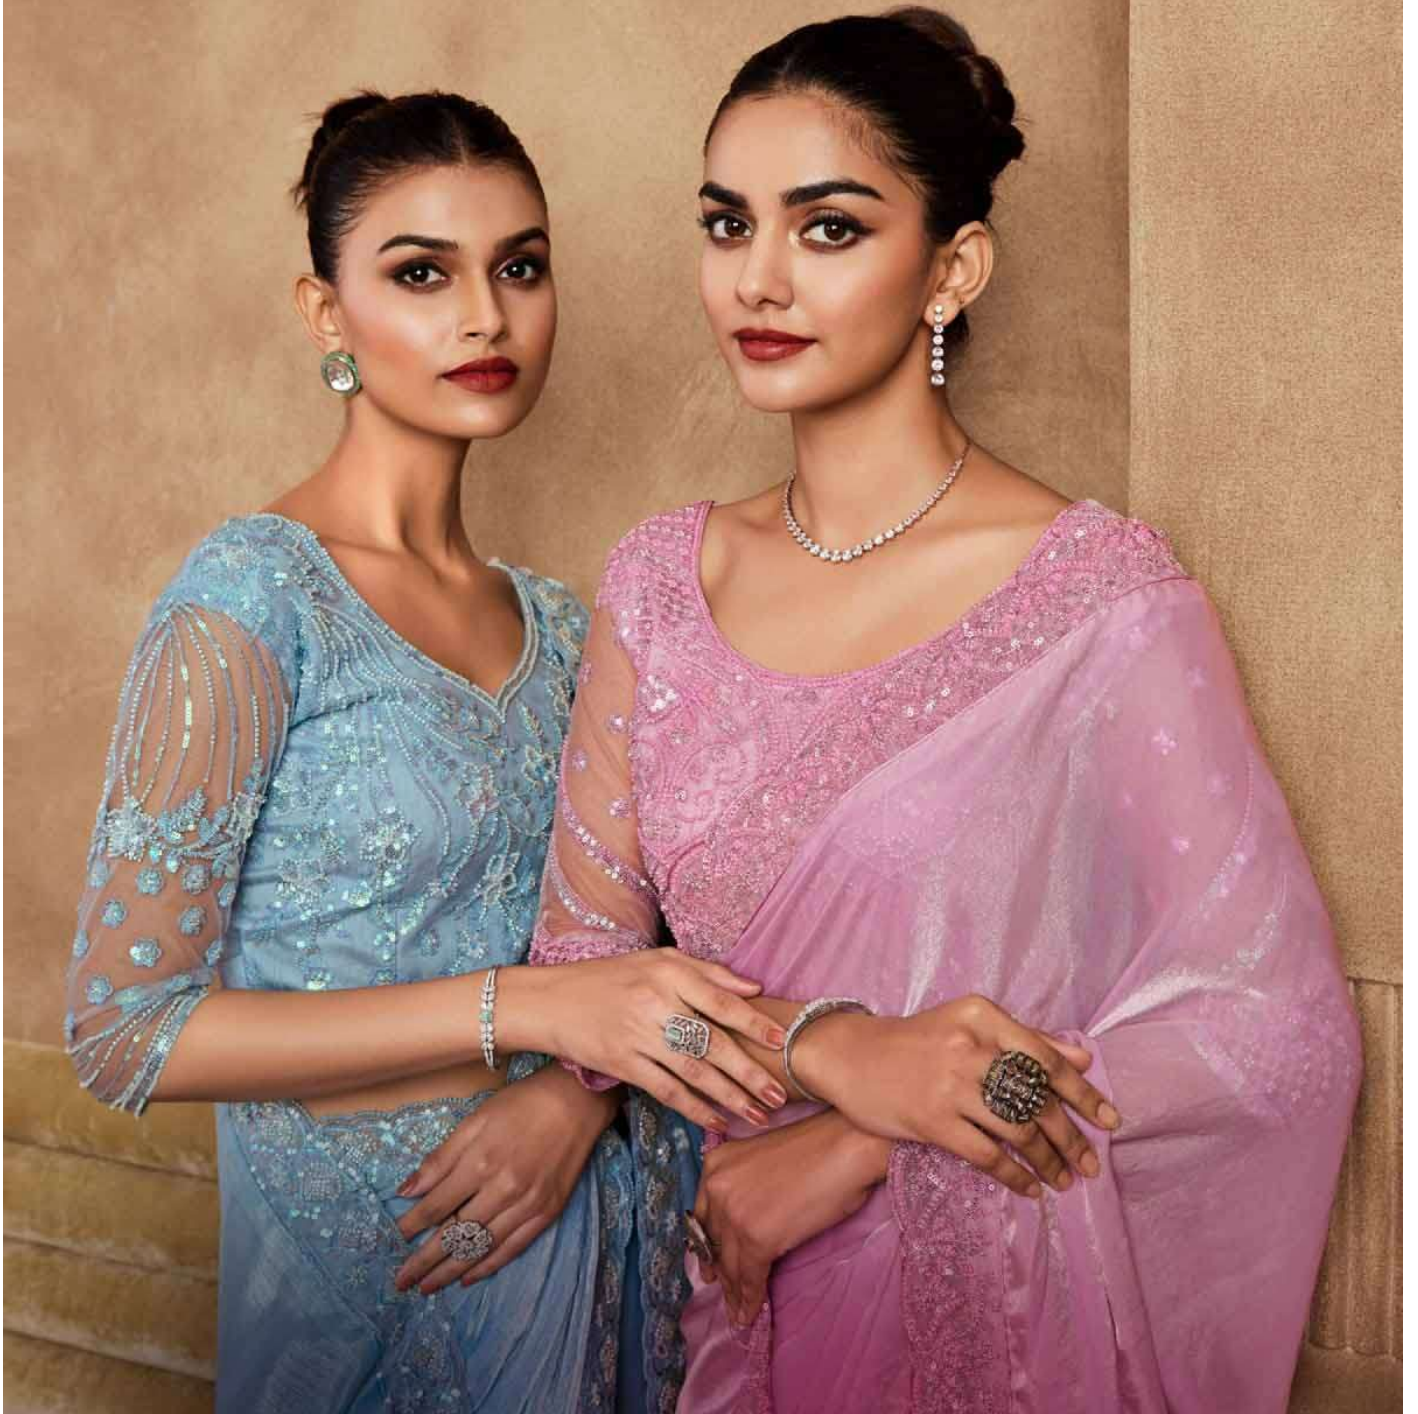

SARVA रत्ना

(THE ETERNAL GEMS)

SARVA रत्ना

(THE ETERNAL GEMS)

SRV-7901

SRV-7907

SRV-7909

SRV-7911

SARVARATNA

(THE ETERNAL GRACE)

SRV-7901

SRV-7902

SRV-7903

SRV-7907

SRV-7908

SRV-7909

SRV-7904

SRV-7905

SRV-7906

SRV-7910

SRV-7911

SRV-7912

SARVARATNA

D.No.	Rate (IN RS.)	CUT. (approx.)	Fabric Details (HAND WORK BORDER & BLOUSE)
		(approx.)	(Unstiched Blouse)
SRV-7901	3528/-	6.30 mts.	SOFT TOUCH SARTIN SILK
SRV-7902	3528/-	6.30 mts.	GLASS FEEL CHIFFON SILK
SRV-7903	3583/-	6.30 mts.	IMPORTED SOFT SILK
SRV-7904	3728/-	6.30 mts.	GOLD FLAKE SILK
SRV-7905	3728/-	6.30 mts.	CHERRY SILK
SRV-7906	3472/-	6.30 mts.	SHINE & SILK
SRV-7907	3639/-	6.30 mts.	GOLD FLAKE SILK
SRV-7908	3728/-	6.30 mts.	CHERRY SILK
SRV-7909	3472/-	6.30 mts.	SHINE & SILK
SRV-7910	3394/-	6.30 mts.	SOFT CHIFFON
SRV-7911	3728/-	6.30 mts.	GOLD FLAKE SILK
SRV-7912	3728/-	6.30 mts.	GOLD FLAKE SILK
12 Pcs			
TOTAL AMOUNT	43256/-		
AVG.PRICE(approx.)	3604.67/-		
(5% G.ST. APPLICABLE)			
NOTE:-			
1). RETURN GOODS SHALL NOT BE ACCEPTED.			