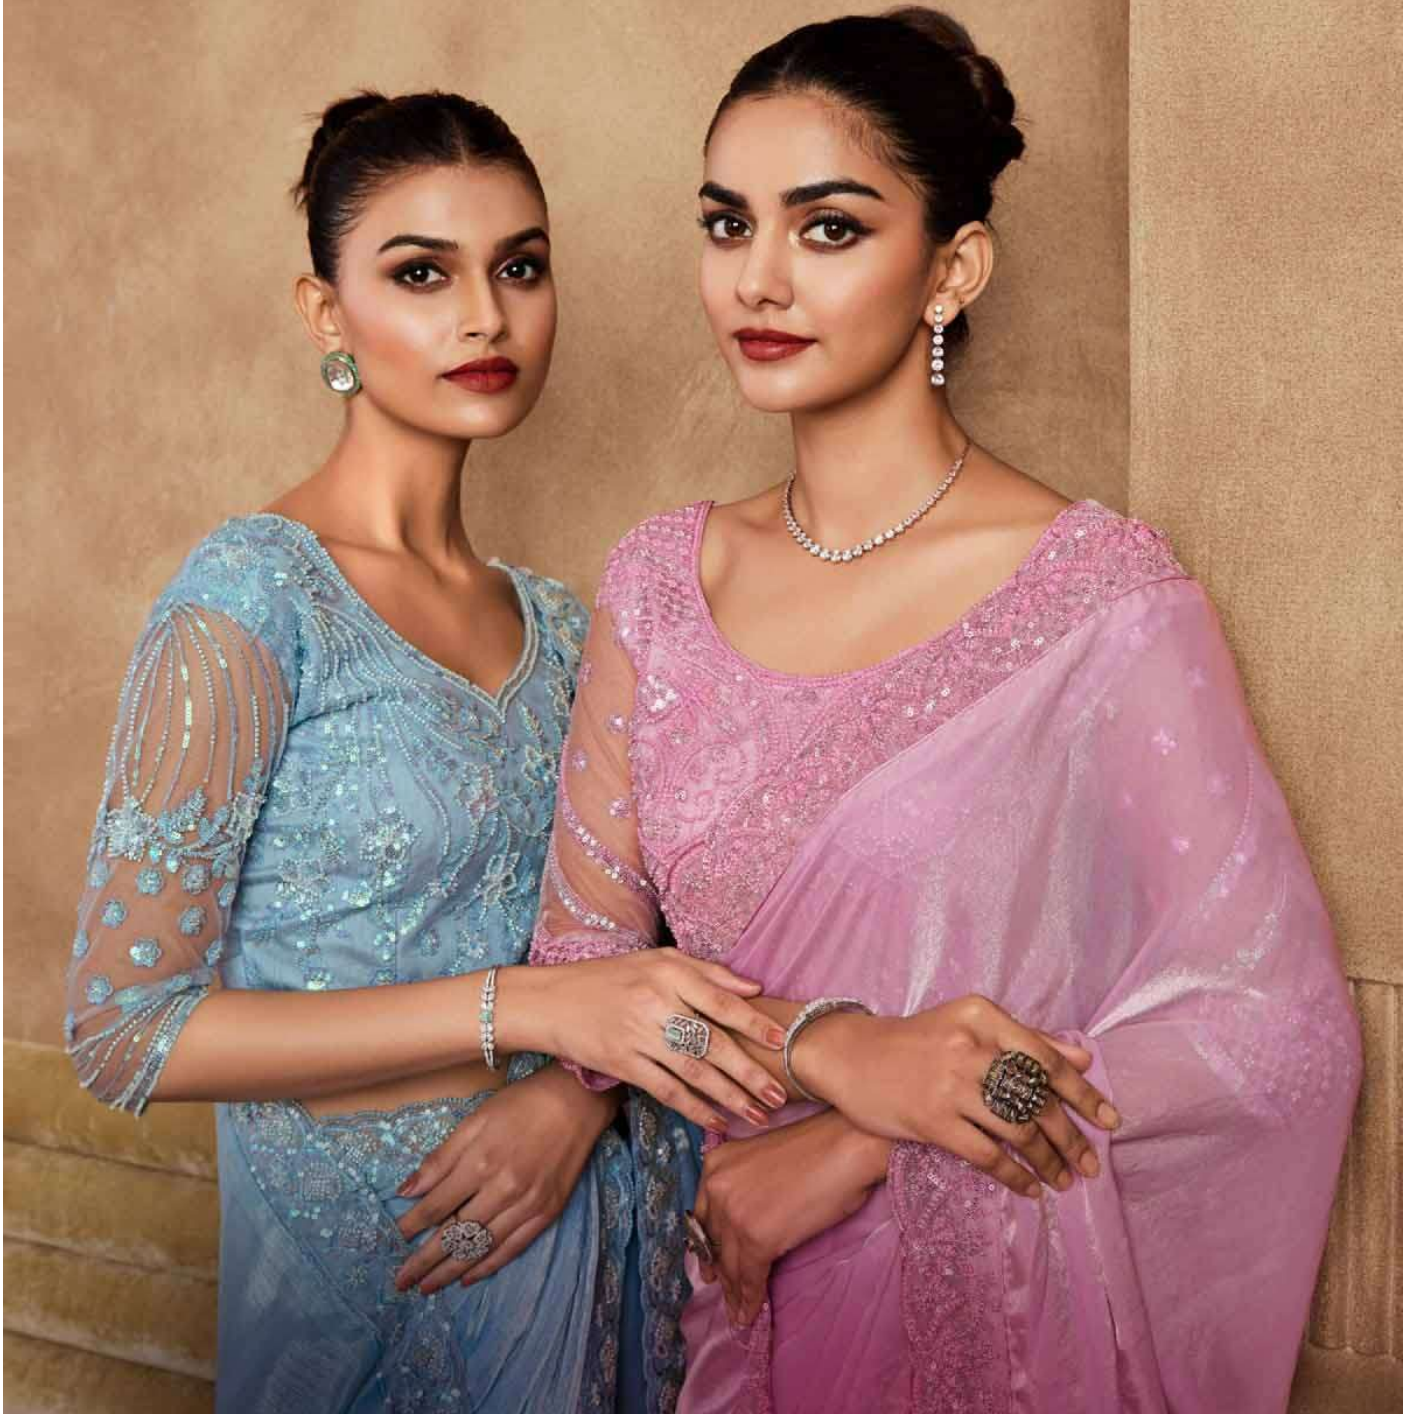

SARVA रत्ना

(THE ETERNAL GEMS)

SARVA रत्ना

(THE ETERNAL GEMS)

SRV-7901

SRV-7907

SRV-7909

SRV-7911

SARVARATNA

(THE ETERNAL GRACE)

SRV-7901

SRV-7902

SRV-7903

SRV-7907

SRV-7908

SRV-7909

SRV-7904

SRV-7905

SRV-7906

SRV-7910

SRV-7911

SRV-7912

SARVARATNA

D.No.	Rate (IN RS.)	CUT. (approx.)	Fabric Details (HAND WORK BORDER & BLOUSE)
		(approx.)	(Unstiched Blouse)
SRV-7901	3528/-	6.30 mts.	SOFT TOUCH SARTIN SILK
SRV-7902	3528/-	6.30 mts.	GLASS FEEL CHIFFON SILK
SRV-7903	3583/-	6.30 mts.	IMPORTED SOFT SILK
SRV-7904	3728/-	6.30 mts.	GOLD FLAKE SILK
SRV-7905	3728/-	6.30 mts.	CHERRY SILK
SRV-7906	3472/-	6.30 mts.	SHINE & SILK
SRV-7907	3639/-	6.30 mts.	GOLD FLAKE SILK
SRV-7908	3728/-	6.30 mts.	CHERRY SILK
SRV-7909	3472/-	6.30 mts.	SHINE & SILK
SRV-7910	3394/-	6.30 mts.	SOFT CHIFFON
SRV-7911	3728/-	6.30 mts.	GOLD FLAKE SILK
SRV-7912	3728/-	6.30 mts.	GOLD FLAKE SILK
12 Pcs			
TOTAL AMOUNT	43256/-		
AVG.PRICE(approx.)	3604.67/-		
(5% G.ST. APPLICABLE)			
NOTE:-			
1). RETURN GOODS SHALL NOT BE ACCEPTED.			