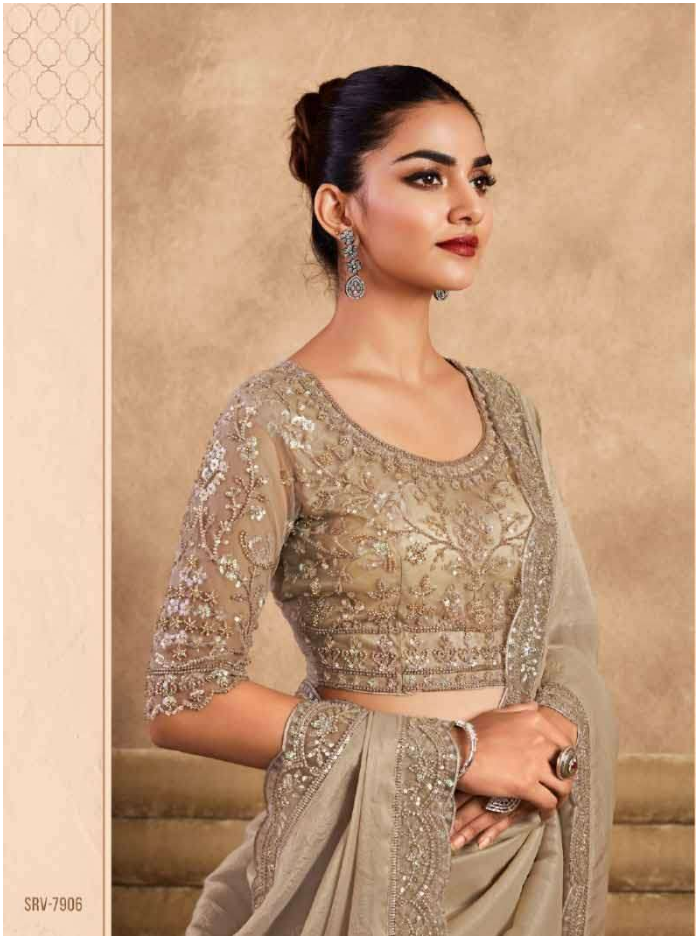

SARVA रत्ना

(THE ETERNAL GEMS)

SARVA रत्ना

(THE ETERNAL GEMS)

SRV-7901

SRV-7907

SRV-7909

SRV-7911

SARVARATNA

(THE ETERNAL GRACE)

SRV-7901

SRV-7902

SRV-7903

SRV-7907

SRV-7908

SRV-7909

SRV-7904

SRV-7905

SRV-7906

SRV-7910

SRV-7911

SRV-7912

SARVARATNA

D.No.	Rate (IN RS.)	CUT. (approx.)	Fabric Details (HAND WORK BORDER & BLOUSE)
		(approx.)	(Unstiched Blouse)
SRV-7901	3528/-	6.30 mts.	SOFT TOUCH SARTIN SILK
SRV-7902	3528/-	6.30 mts.	GLASS FEEL CHIFFON SILK
SRV-7903	3583/-	6.30 mts.	IMPORTED SOFT SILK
SRV-7904	3728/-	6.30 mts.	GOLD FLAKE SILK
SRV-7905	3728/-	6.30 mts.	CHERRY SILK
SRV-7906	3472/-	6.30 mts.	SHINE & SILK
SRV-7907	3639/-	6.30 mts.	GOLD FLAKE SILK
SRV-7908	3728/-	6.30 mts.	CHERRY SILK
SRV-7909	3472/-	6.30 mts.	SHINE & SILK
SRV-7910	3394/-	6.30 mts.	SOFT CHIFFON
SRV-7911	3728/-	6.30 mts.	GOLD FLAKE SILK
SRV-7912	3728/-	6.30 mts.	GOLD FLAKE SILK
12 Pcs			
TOTAL AMOUNT	43256/-		
AVG.PRICE(approx.)	3604.67/-		
(5% G.ST. APPLICABLE)			
NOTE:-			
1). RETURN GOODS SHALL NOT BE ACCEPTED.			