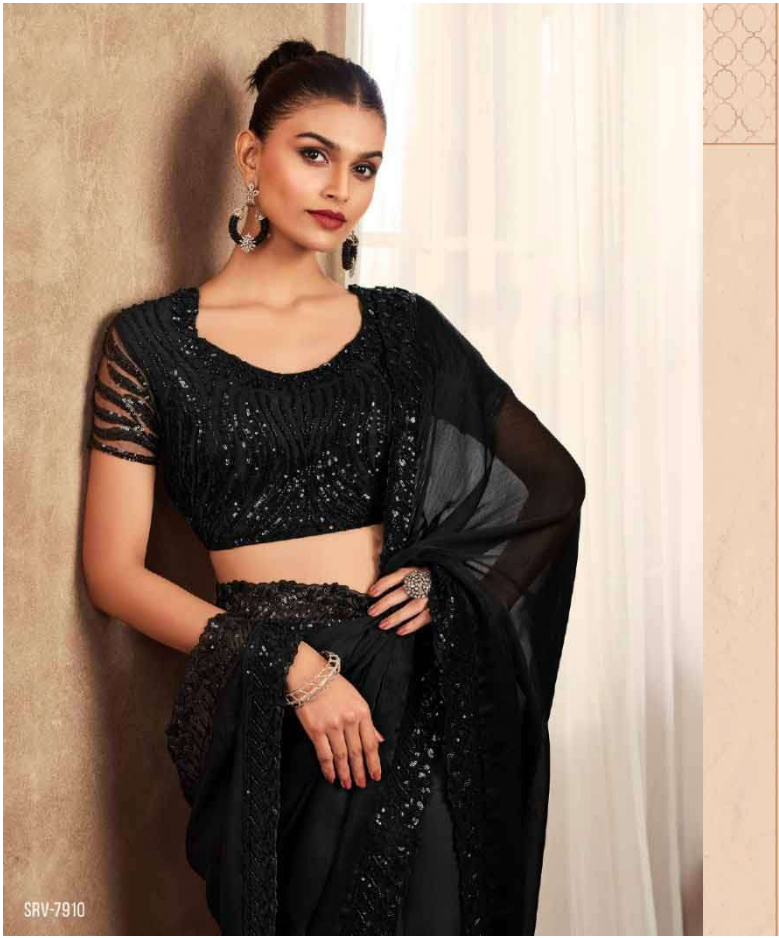

SARVA रत्ना

(THE ETERNAL GEMS)

SARVA रत्ना

(THE ETERNAL GEMS)

SRV-7901

SRV-7907

SRV-7909

SRV-7911

SARVARATNA

(THE ETERNAL GRACE)

SRV-7901

SRV-7902

SRV-7903

SRV-7907

SRV-7908

SRV-7909

SRV-7904

SRV-7905

SRV-7906

SRV-7910

SRV-7911

SRV-7912

SARVARATNA

D.No.	Rate (IN RS.)	CUT. (approx.)	Fabric Details (HAND WORK BORDER & BLOUSE)
		(approx.)	(Unstiched Blouse)
SRV-7901	3528/-	6.30 mts.	SOFT TOUCH SARTIN SILK
SRV-7902	3528/-	6.30 mts.	GLASS FEEL CHIFFON SILK
SRV-7903	3583/-	6.30 mts.	IMPORTED SOFT SILK
SRV-7904	3728/-	6.30 mts.	GOLD FLAKE SILK
SRV-7905	3728/-	6.30 mts.	CHERRY SILK
SRV-7906	3472/-	6.30 mts.	SHINE & SILK
SRV-7907	3639/-	6.30 mts.	GOLD FLAKE SILK
SRV-7908	3728/-	6.30 mts.	CHERRY SILK
SRV-7909	3472/-	6.30 mts.	SHINE & SILK
SRV-7910	3394/-	6.30 mts.	SOFT CHIFFON
SRV-7911	3728/-	6.30 mts.	GOLD FLAKE SILK
SRV-7912	3728/-	6.30 mts.	GOLD FLAKE SILK
12 Pcs			
TOTAL AMOUNT	43256/-		
AVG.PRICE(approx.)	3604.67/-		
(5% G.ST. APPLICABLE)			
NOTE:-			
1). RETURN GOODS SHALL NOT BE ACCEPTED.			