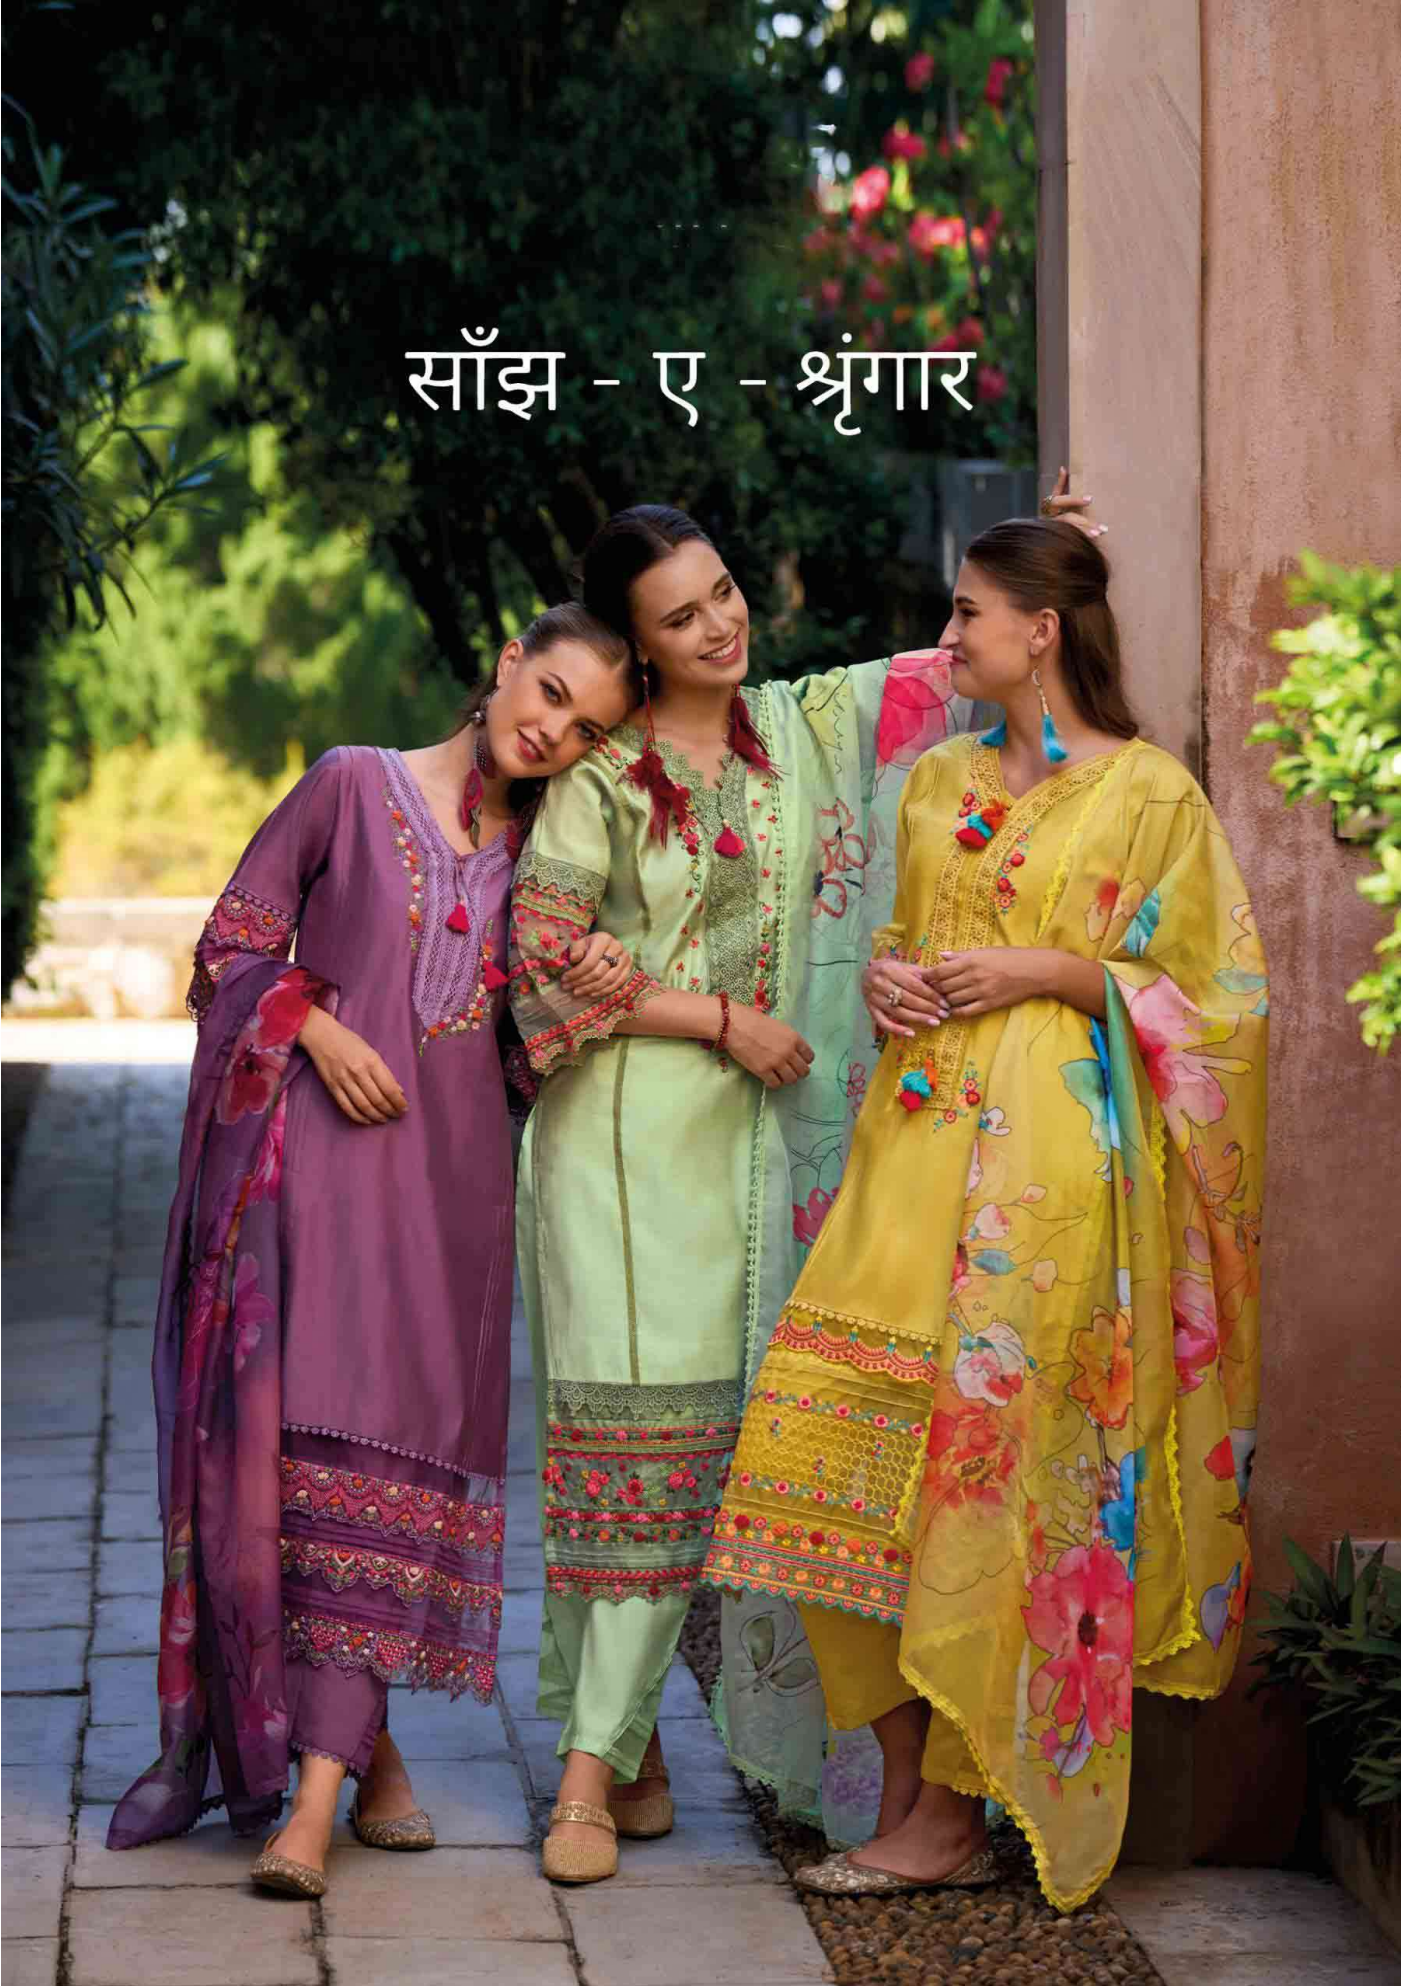

साँझ - ए - श्रृंगार

INDIAN ETHNIC WEAR

42465

A vision *to* behold

AMESMERIZING looks for those
SCENIC winter nights

М. П.
Е. П.

Fashion

МОДНО СТИЛИС МЕНА

42464

An elegant
DISPOSITION

LEGACY OF COLORS AND BINDS
THE MINTO THE LOOM

Indira
INDIAN ETHNIC WEAR

fashion
LIVING & LOVING WEAR

साँझ - ए - श्रृंगार

42461

42462

42463

42464

42465

42466

VISION
of
PERFECTION

साँझ - ए - श्रृंगार