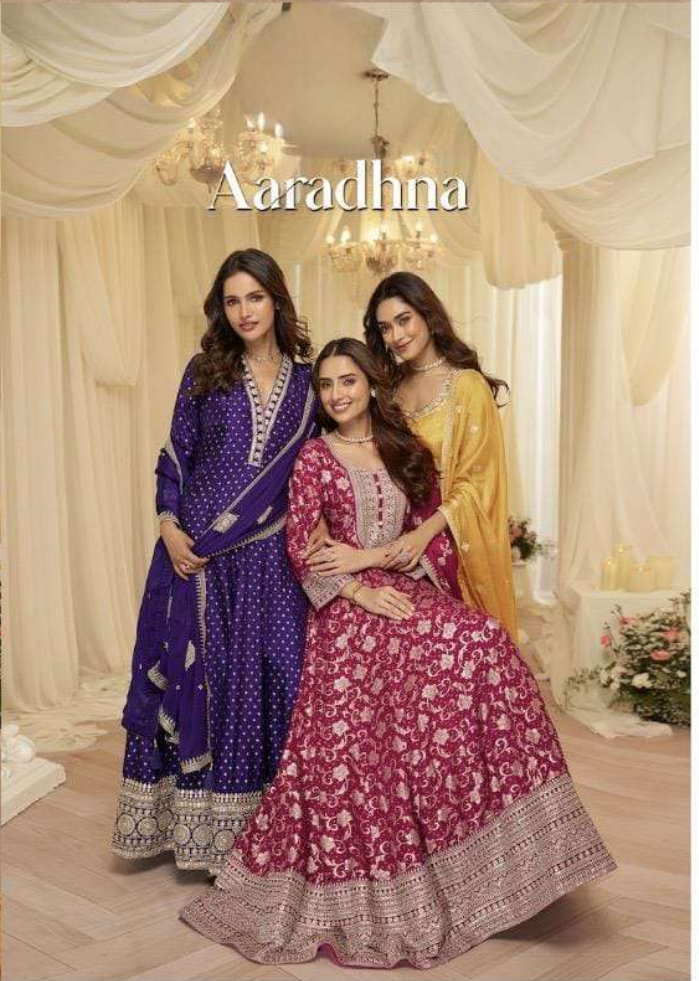

Aaradhna

10240

assured & confident,
this rose embroidered
dress instills a
little more oomph
into your smart wardrobe.

10240

E N R I C H G R A N D E U R

Let your charm spread the magic while you dress up and flaunt!

Allow an assortment of vibrant medallions, paisleys & Geometries
to Crowd your Wardrobe.

10239

Aaradhna

10238

10239

10240

Aaradhna