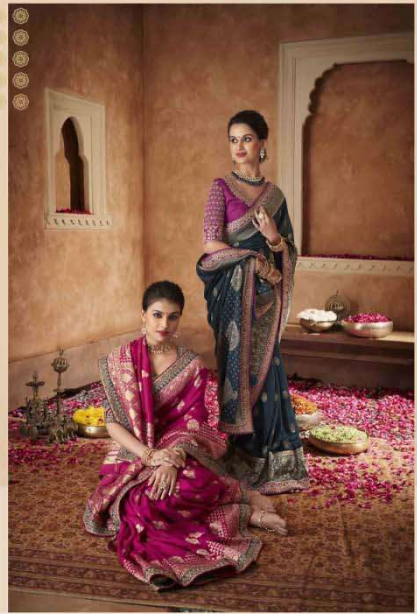

Hejance Fashion